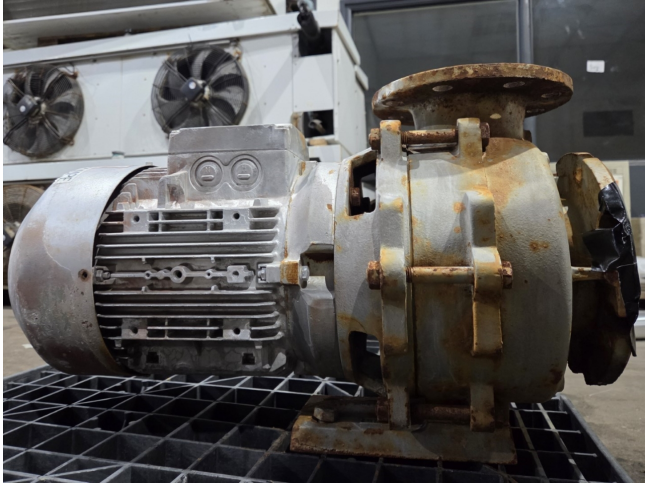

Edur Baltimore

Specifications

Marka	Edur
Rodzaj	Baltimore
Moc maks. (kW)	7,5
Stock	1

Description

Used Edur Baltimore

Used Edur Baltimore water pump with a Siemens electric motor: 7,5 kW - 2930 RPM. Dimensions: 650x400x410 mm (LxWxH).