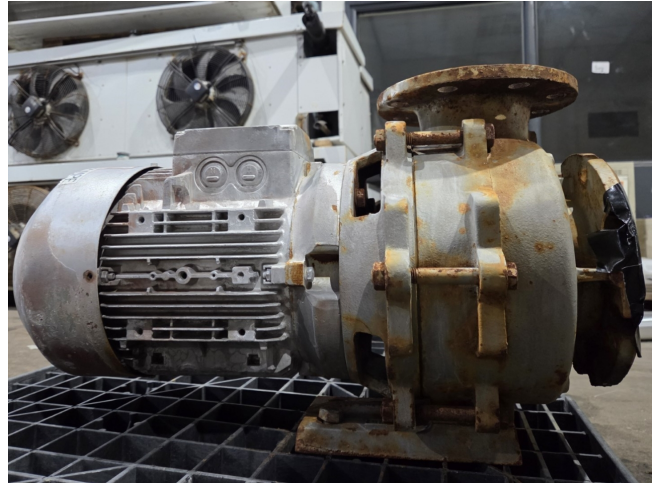

Edur Baltimore

Specifications

Marka	Edur
Rodzaj	Baltimore
Moc maks. (kW)	7,5
Stock	1

Description

Used Edur Baltimore

Used Edur Baltimore water pump with a Siemens electric motor: 7,5 kW - 2930 RPM. Dimensions: 650x400x410 mm (LxWxH).