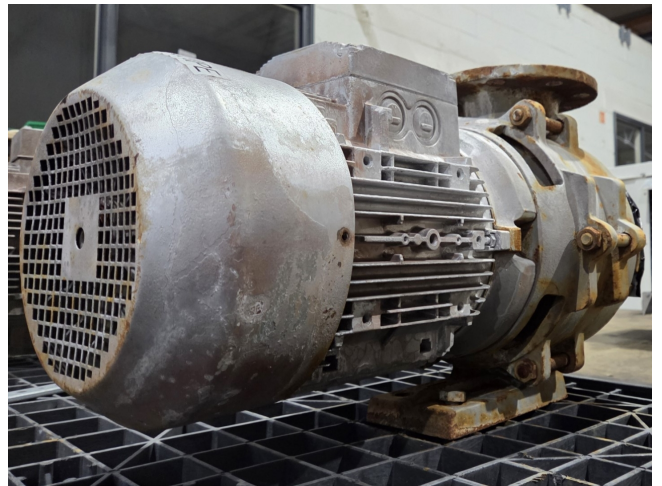

Edur Baltimore

Specifications

Marka	Edur
Rodzaj	Baltimore
Moc maks. (kW)	7,5
Stock	1

Description

Used Edur Baltimore

Used Edur Baltimore water pump with a Siemens electric motor: 7,5 kW - 2930 RPM. Dimensions: 650x400x410 mm (LxWxH).